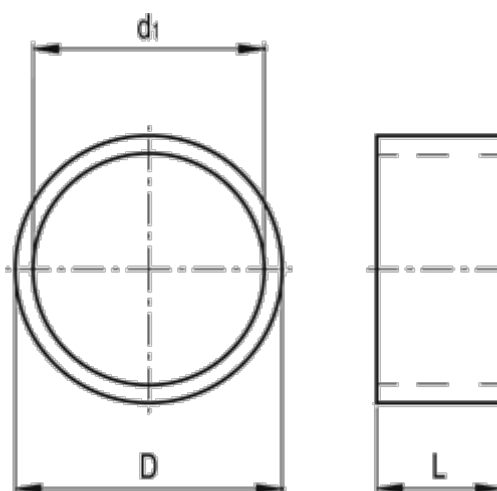

Data Sheet

Article number: 200141619081

Description: E+G
Distance bushing GN 609.5-16-19-8

Measures

$D - 0.1 = 19$

$d1 \text{ H}12 = 16$

$L \pm 0.1 = 8$